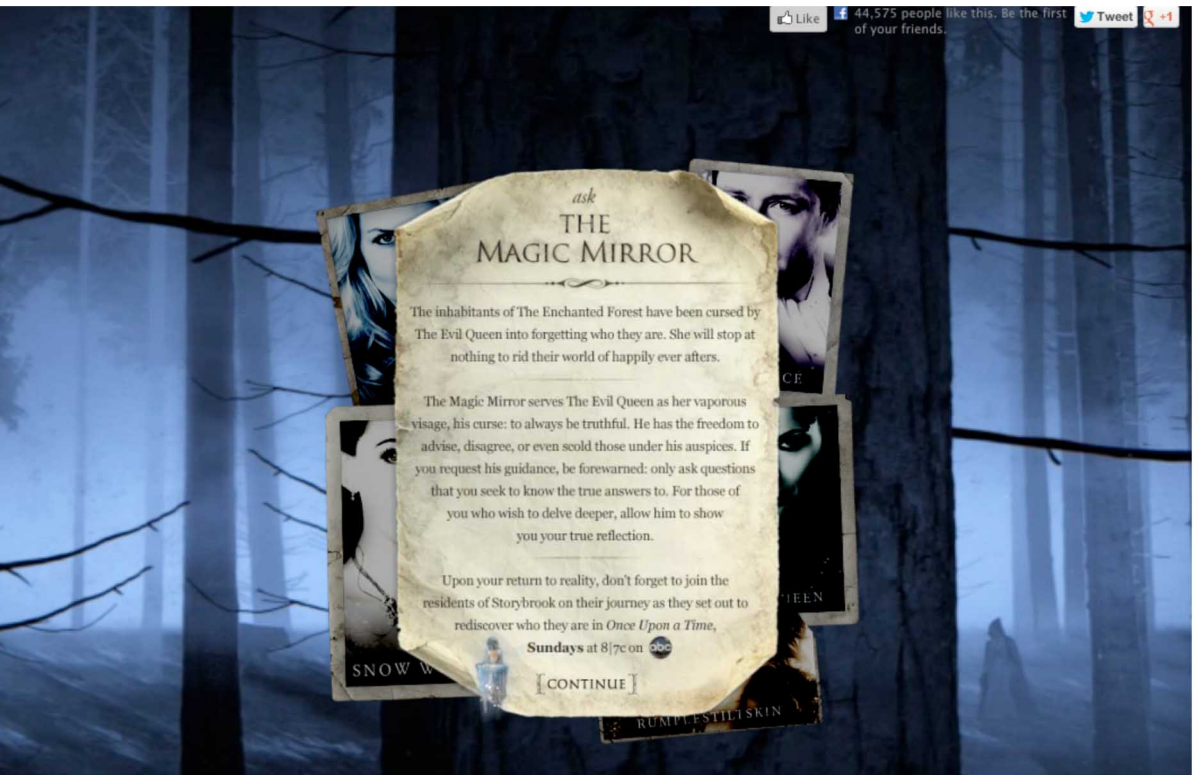

G R A I N E Y P I C T U R E S

GRAINULAR & GRAINEY PICTURES team with Curious & Co

Interactive Facebook engaged on line interface for
ABC hit show "Once Upon A Time"

<http://www.askthemagicmirror.com/>

Check out the sizzle reel here:

<http://www.gpixer.com/projects/view/86/13>

The Dairy \ 4220 Glencoe Ave Ste #100 \ Marina Del Rey CA 90292
O: 310.827.1111 \ www.GPixer.com \ F: 310.827.1124