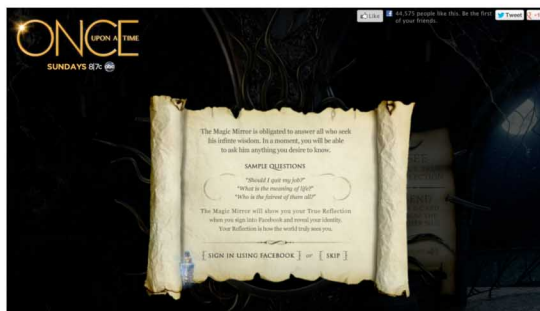

G R A I N E Y P I C T U R E S

GRAINULAR & GRAINEY PICTURES team with Curious & Co

Interactive Facebook engaged on line interface for
ABC hit show "Once Upon A Time"

<http://www.askthemagicmirror.com/>

Check out the sizzle reel here:

<http://www.gpixer.com/projects/view/86/13>

The Dairy \ 4220 Glencoe Ave Ste #100 \ Marina Del Rey CA 90292
O: 310.827.1111 \ www.GPixer.com \ F: 310.827.1124